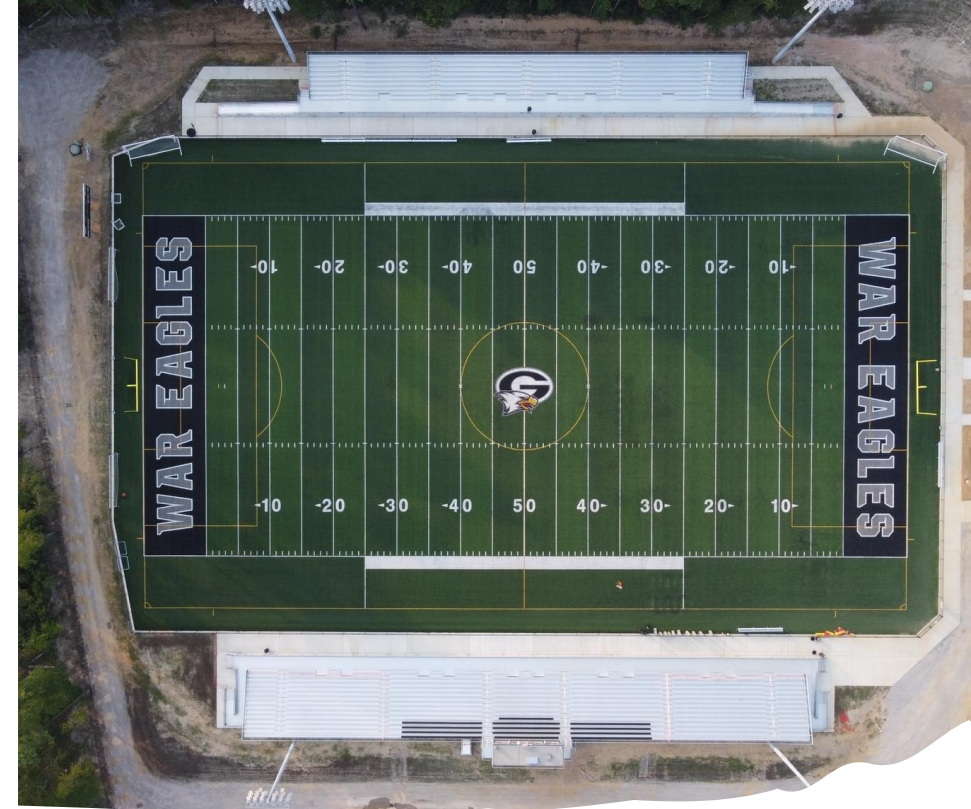

GCA Stadium